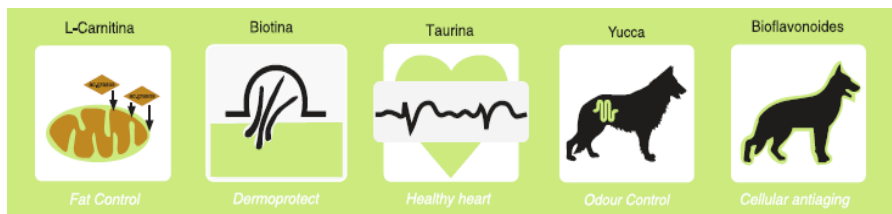

Regular Medium

FOR MEDIUM-BREED ADULT DOGS

SATISFACTION REGULAR MEDIUM is ideal for adult dogs (from 1 to 7 years) of medium-sized breeds (10 to 25 kg at adult weight). Its high content of fresh chicken and rice provides a healthy, nutritious and balanced diet, as recommended by nutrition experts for overall good health, strong muscles and healthy bones.

Benefits

-It is very important that dogs grow without any excess weight to avoid potential obesity in the future. The L-Carnitine helps to convert fat into energy, avoiding any potential build-up of fat.