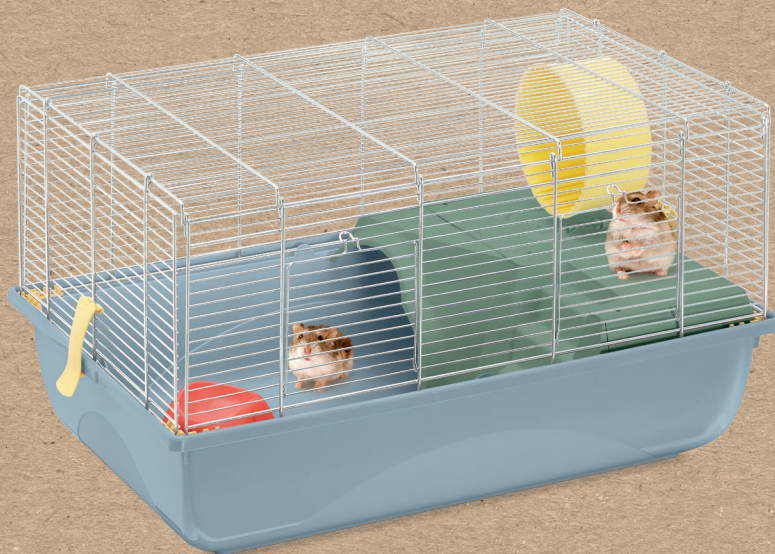

1964 - 2024

IMAC

love your pet

100%
Made in Italy

Second Life Plastic

Criceti 60

→ 60,5 ↙ 40,5 ↑ 33 cm

imac.it